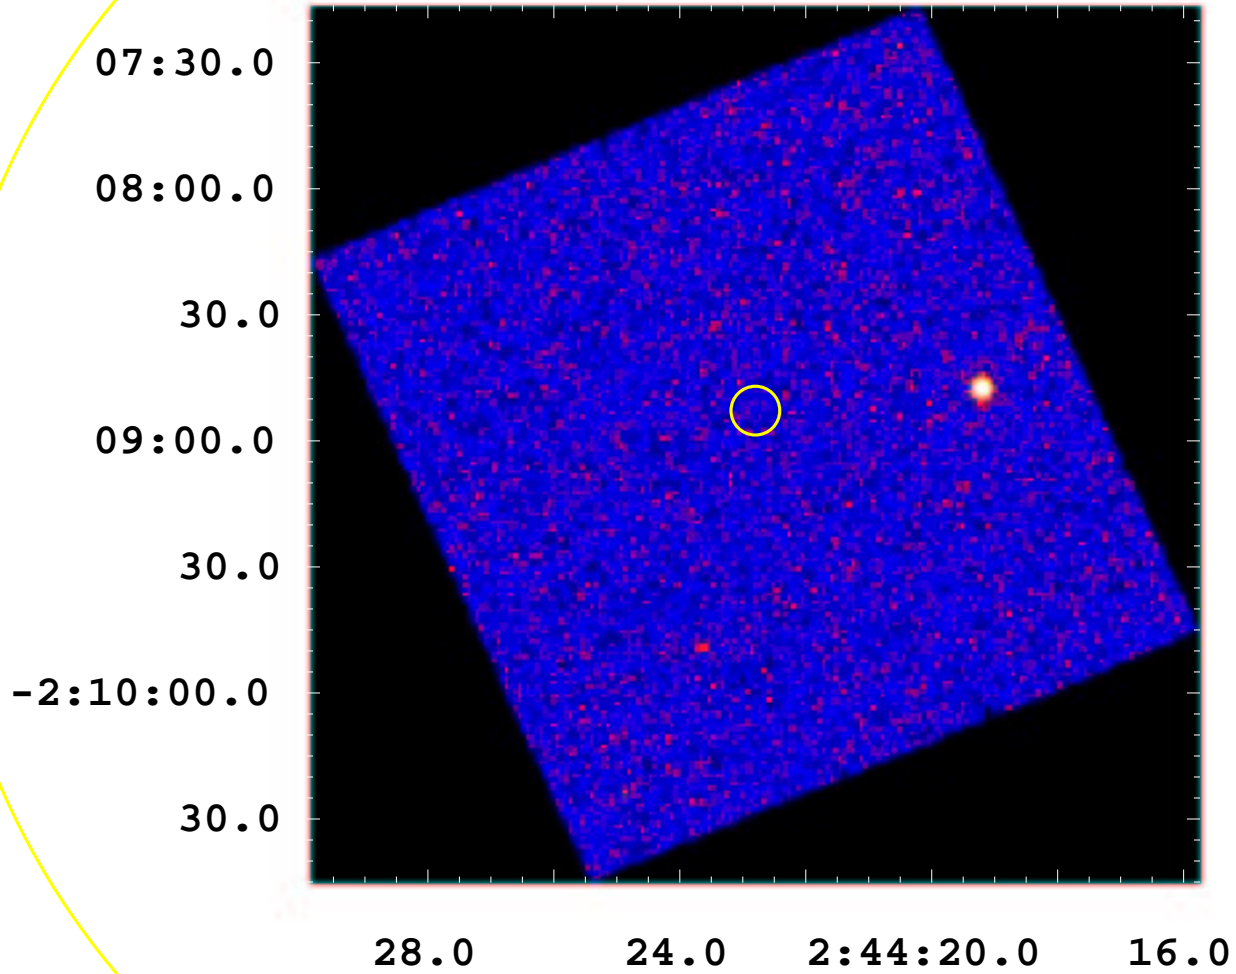

UVOT Finding Chart

OBSID 00200638000 / DATE-OBS 2006-03-06T00:50:43.2

RA (J2000)