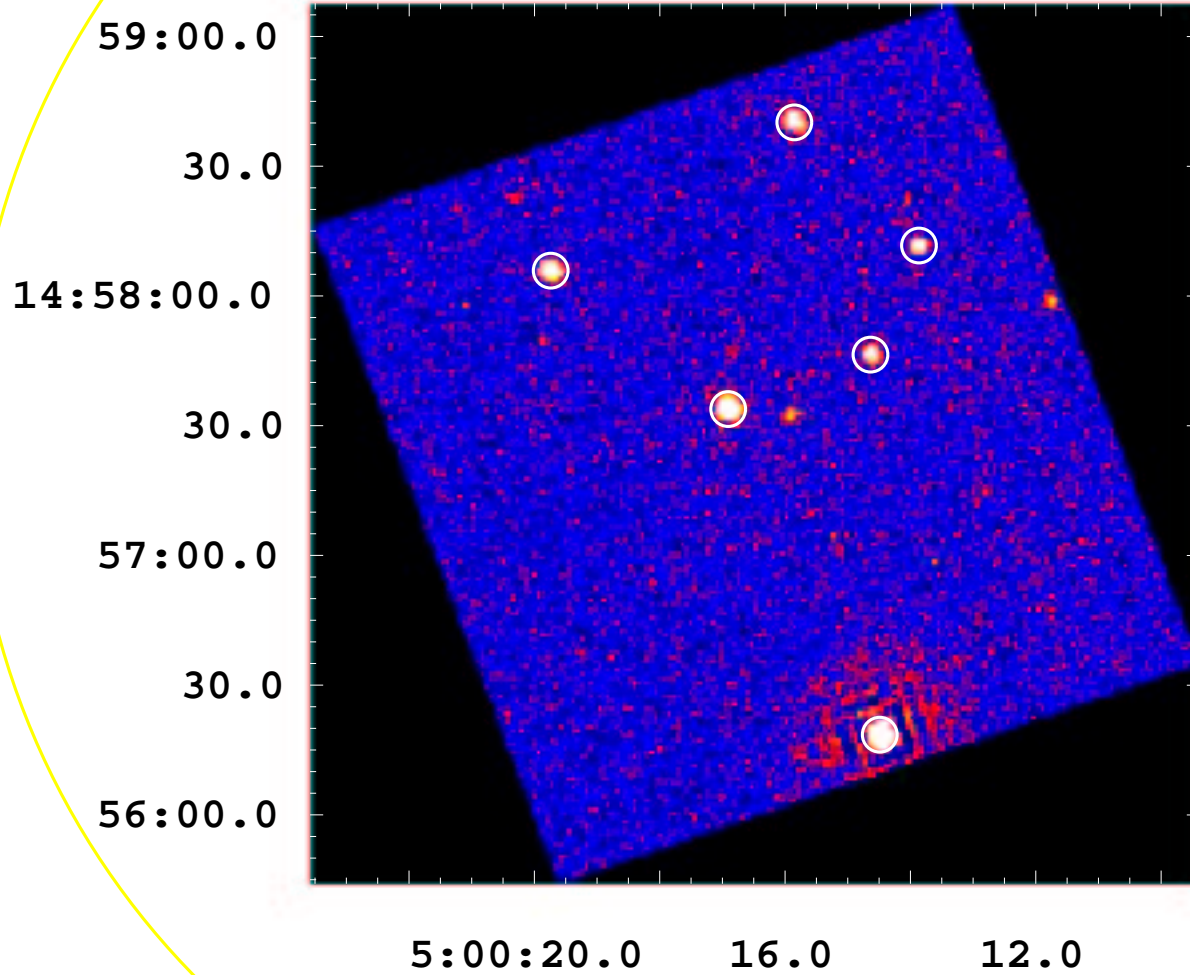

UVOT Finding Chart

OBSID 00181156000 / DATE-OBS 2006-02-11T16:00:05.1

RA (J2000)