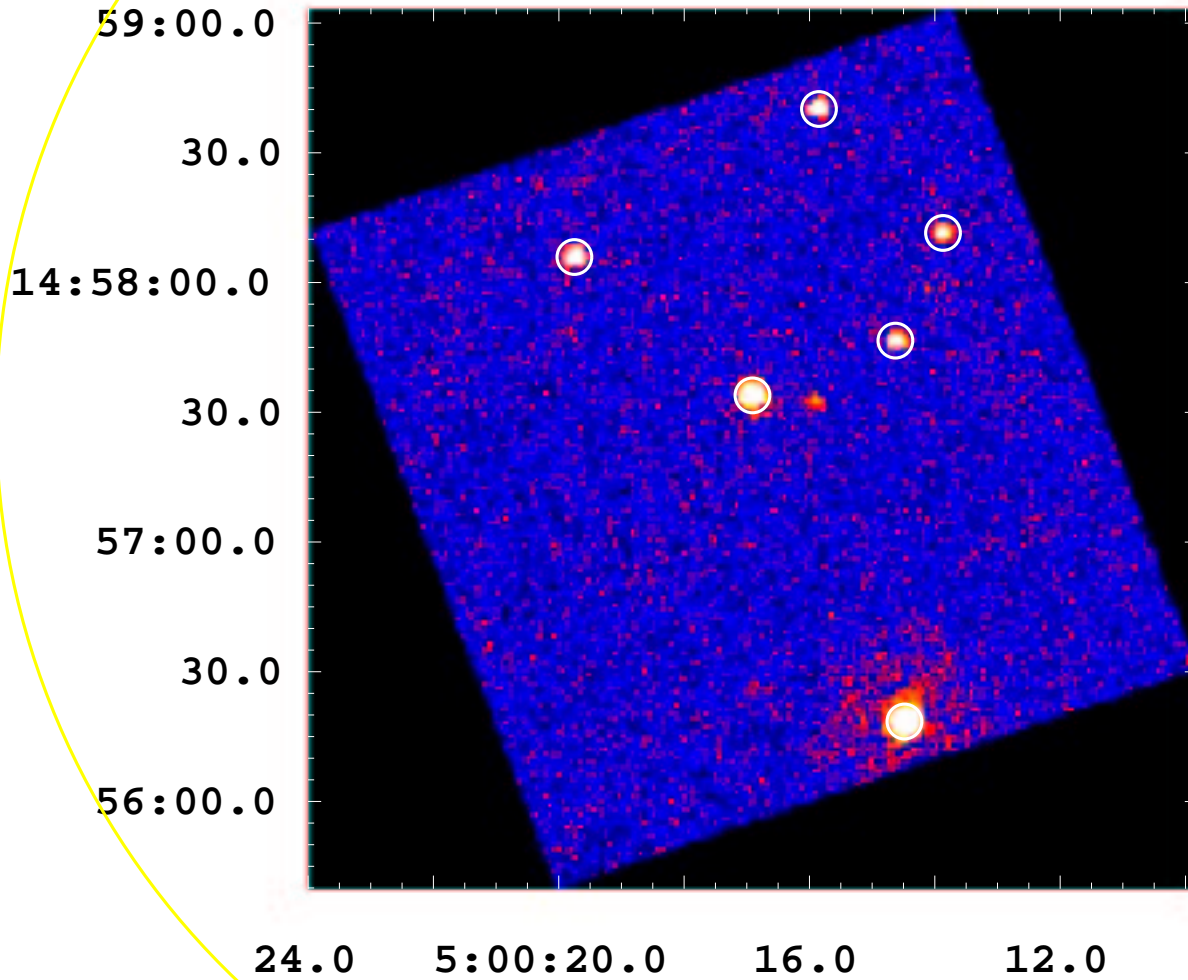

UVOT Finding Chart

OBSID 00181156000 / DATE-OBS 2006-02-11T15:56:38.3

RA (J2000)