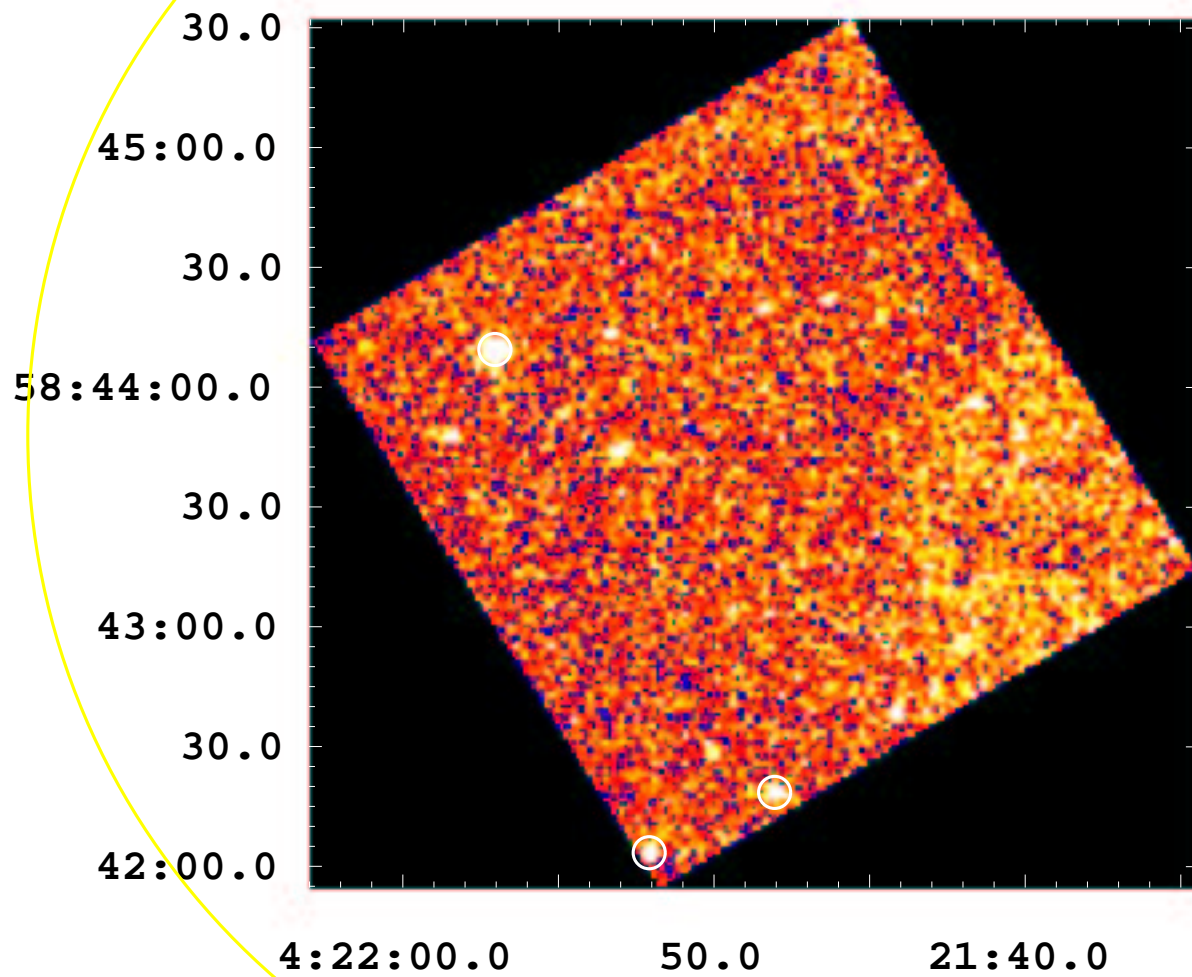

UVOT Finding Chart

OBSID 00180931000 / DATE-OBS 2006-02-09T19:13:27.0

RA (J2000)