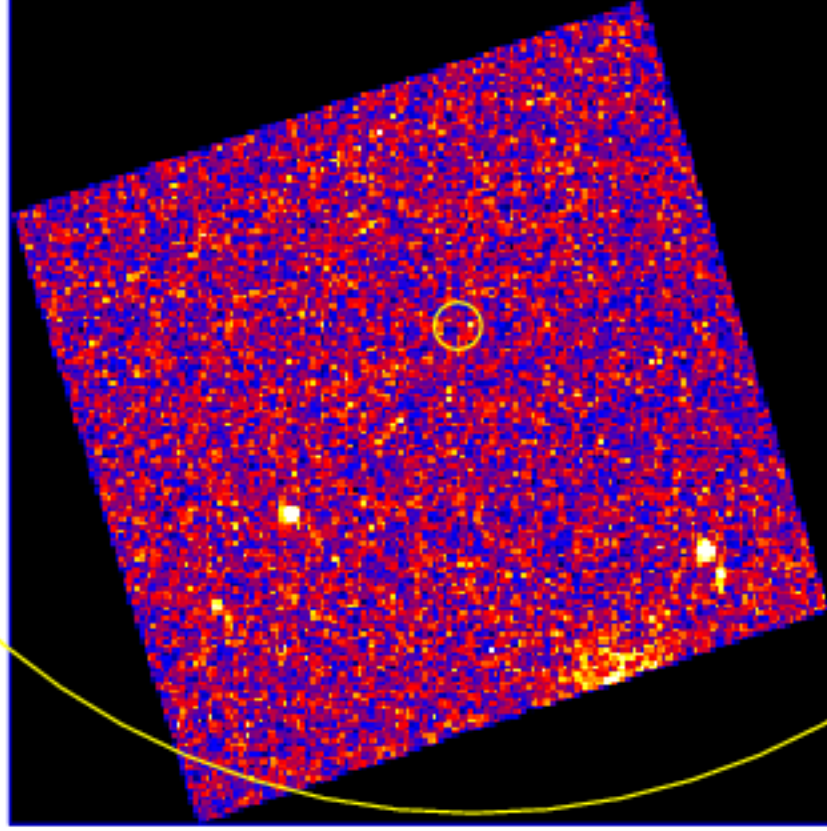

# UVOT Finding Chart

OBSID 01223072000 / DATE-OBS 2024-04-19T12:28:42.3

30.0

15:00.0

30.0

4:14:00.0

30.0

13:00.0

21:43:40.0

36.0

32.0

RA (J2000)

14

12

10

8